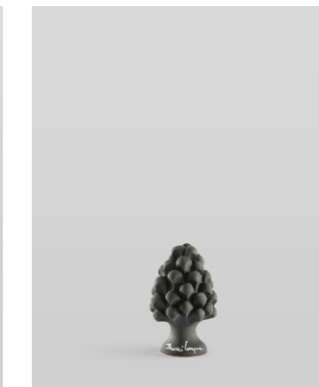

Pigna Matt
PGN041902
Nera
H15x10
Euro 35