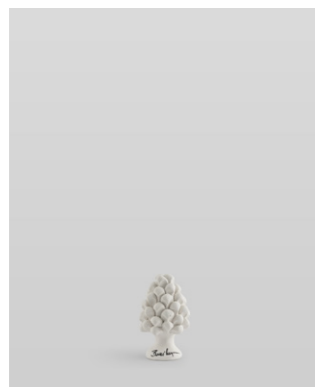

Pigna Matt  
**PGN082302**  
 Bianca  
 H30x18  
 Euro 110

Pigna Matt  
**PGN072302**  
 Bianca  
 H25x15  
 Euro 87

Pigna Matt  
**PGN032302**  
 Bianca  
 H20x13  
 Euro 57

Pigna Matt  
**PGN042302**  
 Bianca  
 H15x10  
 Euro 35