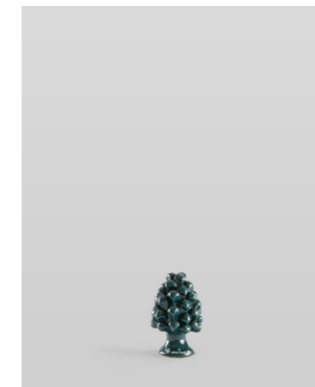

Pigna Lucida
PGN062001
Navy
H10x7
Euro 20