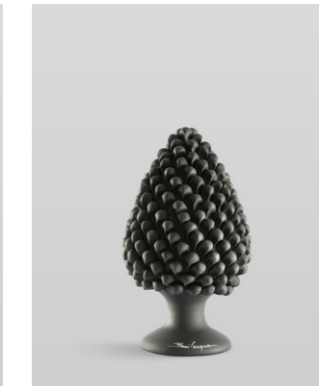

Pigna Matt  
**PGN062302**  
 Bianca  
 H10x7  
 Euro 20

PIGNE

Pigna Matt  
**PGN011902**  
 Nera  
 H40x24  
 Euro 184

Pigna Matt  
**PGN021902**  
 Nera  
 H35x20  
 Euro 150

Pigna Matt  
**PGN081902**  
 Nera  
 H30x18  
 Euro 110