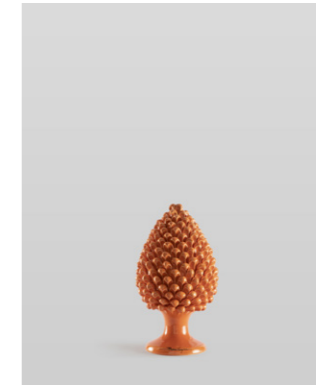

Pigna Lucida
PGN031801
Kaki
H20x13
Euro 57