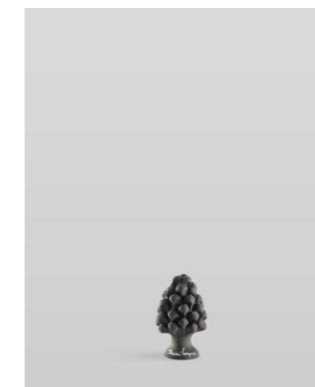

Pigna Matt
PGN061902
Nera
H10x7
Euro 20