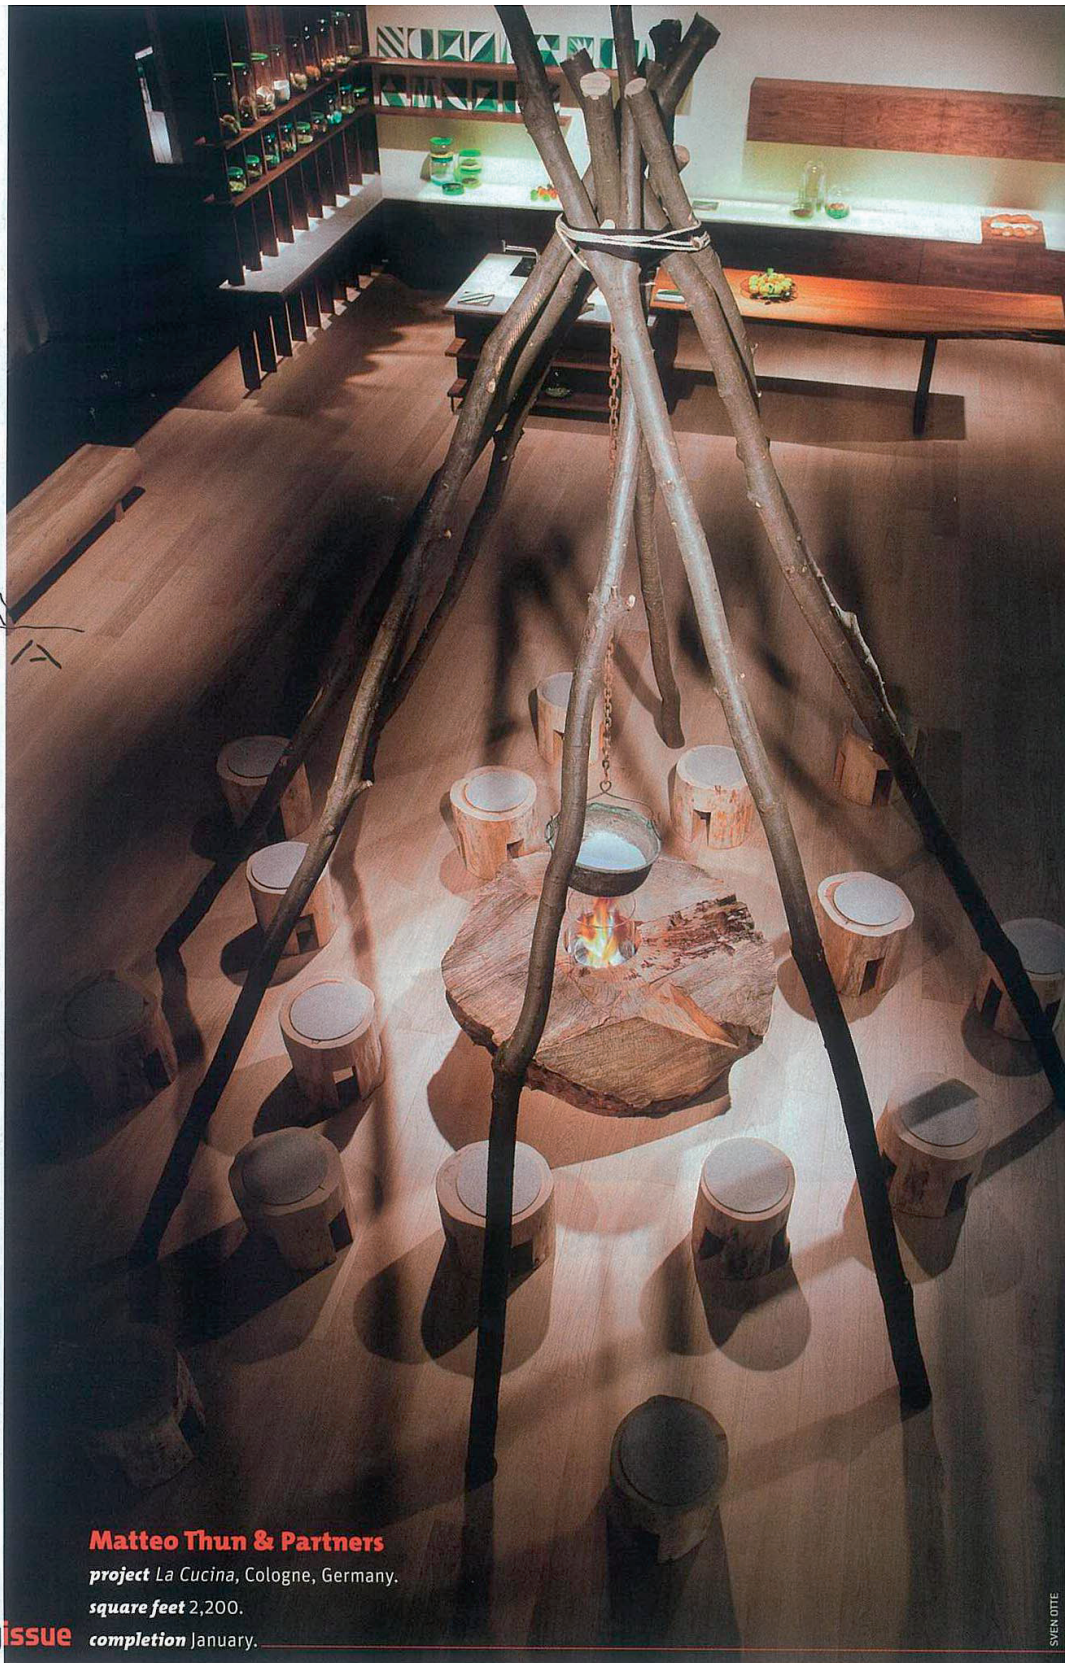

Tel. + 39 02 655 69 11
Facsimile + 39 02 657 06 46

www.matteothun.com
mail@matteothun.com

"This installation, a collaboration with Riva 1920 and the American Hardwood Export Council at IMM Cologne, paid homage to wood in its most traditional form and to the kitchen as a place of conviviality."

Matteo Thun & Partners

project La Cucina, Cologne, Germany.

square feet 2,200.

completion January.