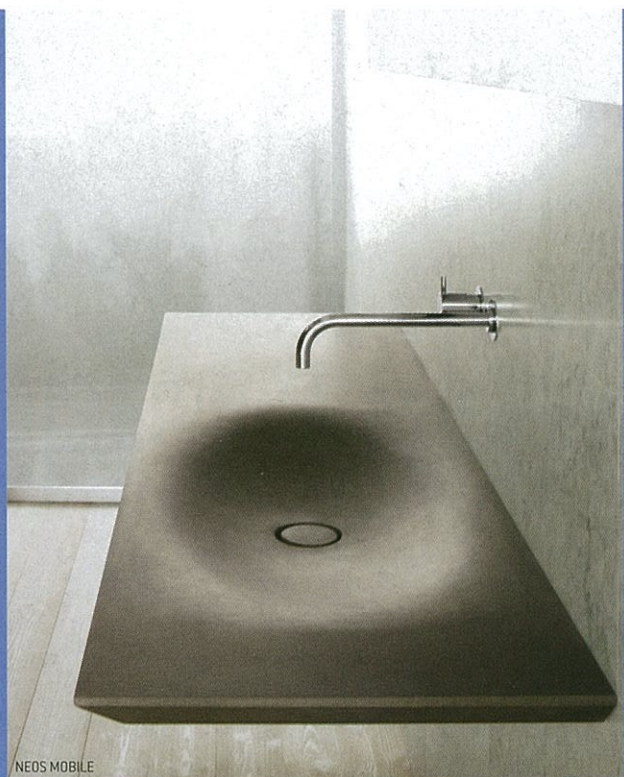

INTERIOR DESIGN[®]

OCTOBER 31
2014

over the moon
top finds in the galaxy

Klafes

Designed by Matteo Thun (left) and Antonio Rodriguez, the minimalist cubic **Sauna** features front and anterior side walls of floor-to-ceiling glass screened by hemlock, oak, or walnut slats. Happily, the slats are far enough apart to allow light to enter yet close enough to preserve privacy. The designers envisioned a total refuge, with nothing to prevent occupants from decompressing. The heating unit is concealed beneath the seating and the lighting is indirect, integrated into the steps' edges. Close the door and let the warm glow envelop you. 49-791-501-0; klafes.com. **circle 729** >

kitchenbath

DUO VASCA TUB

Neutra

The best of nature meets the latest technology in the Italian manufacturer's quest to address well-being. The collection pairs fine materials with graceful shapes, tactile finishes, and serene hues. Designed by Matteo Thun and Antonio Rodriguez, the sleek **Duo** and **Duo Monolith** washbasins, as well as the **Duo Vasca** tub, are rendered in Bianco Carrara marble. Brown sandstone composes the gently curved **Inkstone Vasca** tub, designed by Steve Leung. And the **Neos Mobile** sink, by Luca Martorano, is made of Pat Grey stone in a pearl-silk finish. Just looking at these may make you feel better. Through Nella Vetrina, 646-415-9150; nellavetrina.com. **circle 730** ➤

kitchenbath

DUO MONOLITHS

NEOS MOBILE

INKSTONE VASCA

DUO WASHBASIN