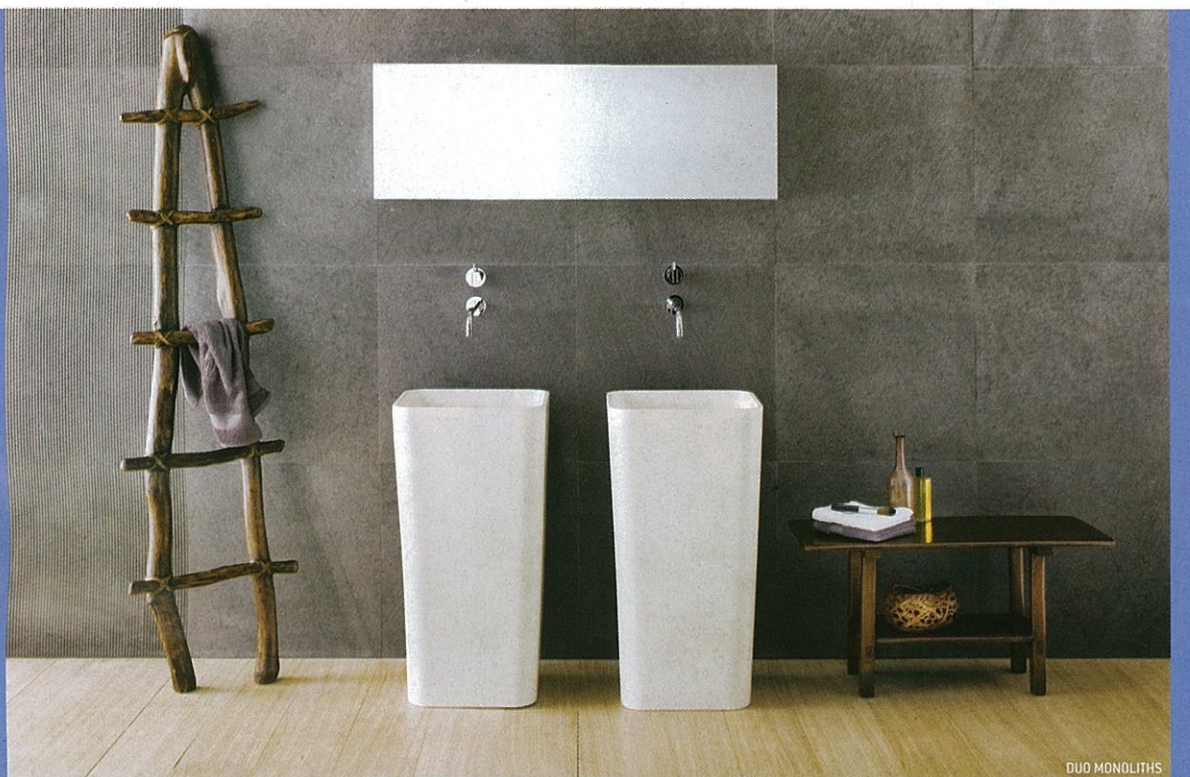

INTERIOR DESIGN[®]

OCTOBER 31
2014

over the moon
top finds in the galaxy

Klafes

Designed by Matteo Thun (left) and Antonio Rodriguez, the minimalist cubic **Sauna** features front and anterior side walls of floor-to-ceiling glass screened by hemlock, oak, or walnut slats. Happily, the slats are far enough apart to allow light to enter yet close enough to preserve privacy. The designers envisioned a total refuge, with nothing to prevent occupants from decompressing. The heating unit is concealed beneath the seating and the lighting is indirect, integrated into the steps' edges. Close the door and let the warm glow envelop you. 49-791-501-0; klafes.com. **circle 729** >

kitchenbath

DUO VASCA TUB

Neutra

The best of nature meets the latest technology in the Italian manufacturer's quest to address well-being. The collection pairs fine materials with graceful shapes, tactile finishes, and serene hues. Designed by Matteo Thun and Antonio Rodriguez, the sleek **Duo** and **Duo Monolith** washbasins, as well as the **Duo Vasca** tub, are rendered in Bianco Carrara marble. Brown sandstone composes the gently curved **Inkstone Vasca** tub, designed by Steve Leung. And the **Neos Mobile** sink, by Luca Martorano, is made of Pat Grey stone in a pearl-silk finish. Just looking at these may make you feel better. Through Nella Vetrina, 646-415-9150; nellavetrina.com. **circle 730** ➤

kitchenbath

DUO MONOLITHS

NEOS MOBILE

INKSTONE VASCA

DUO WASHBASIN