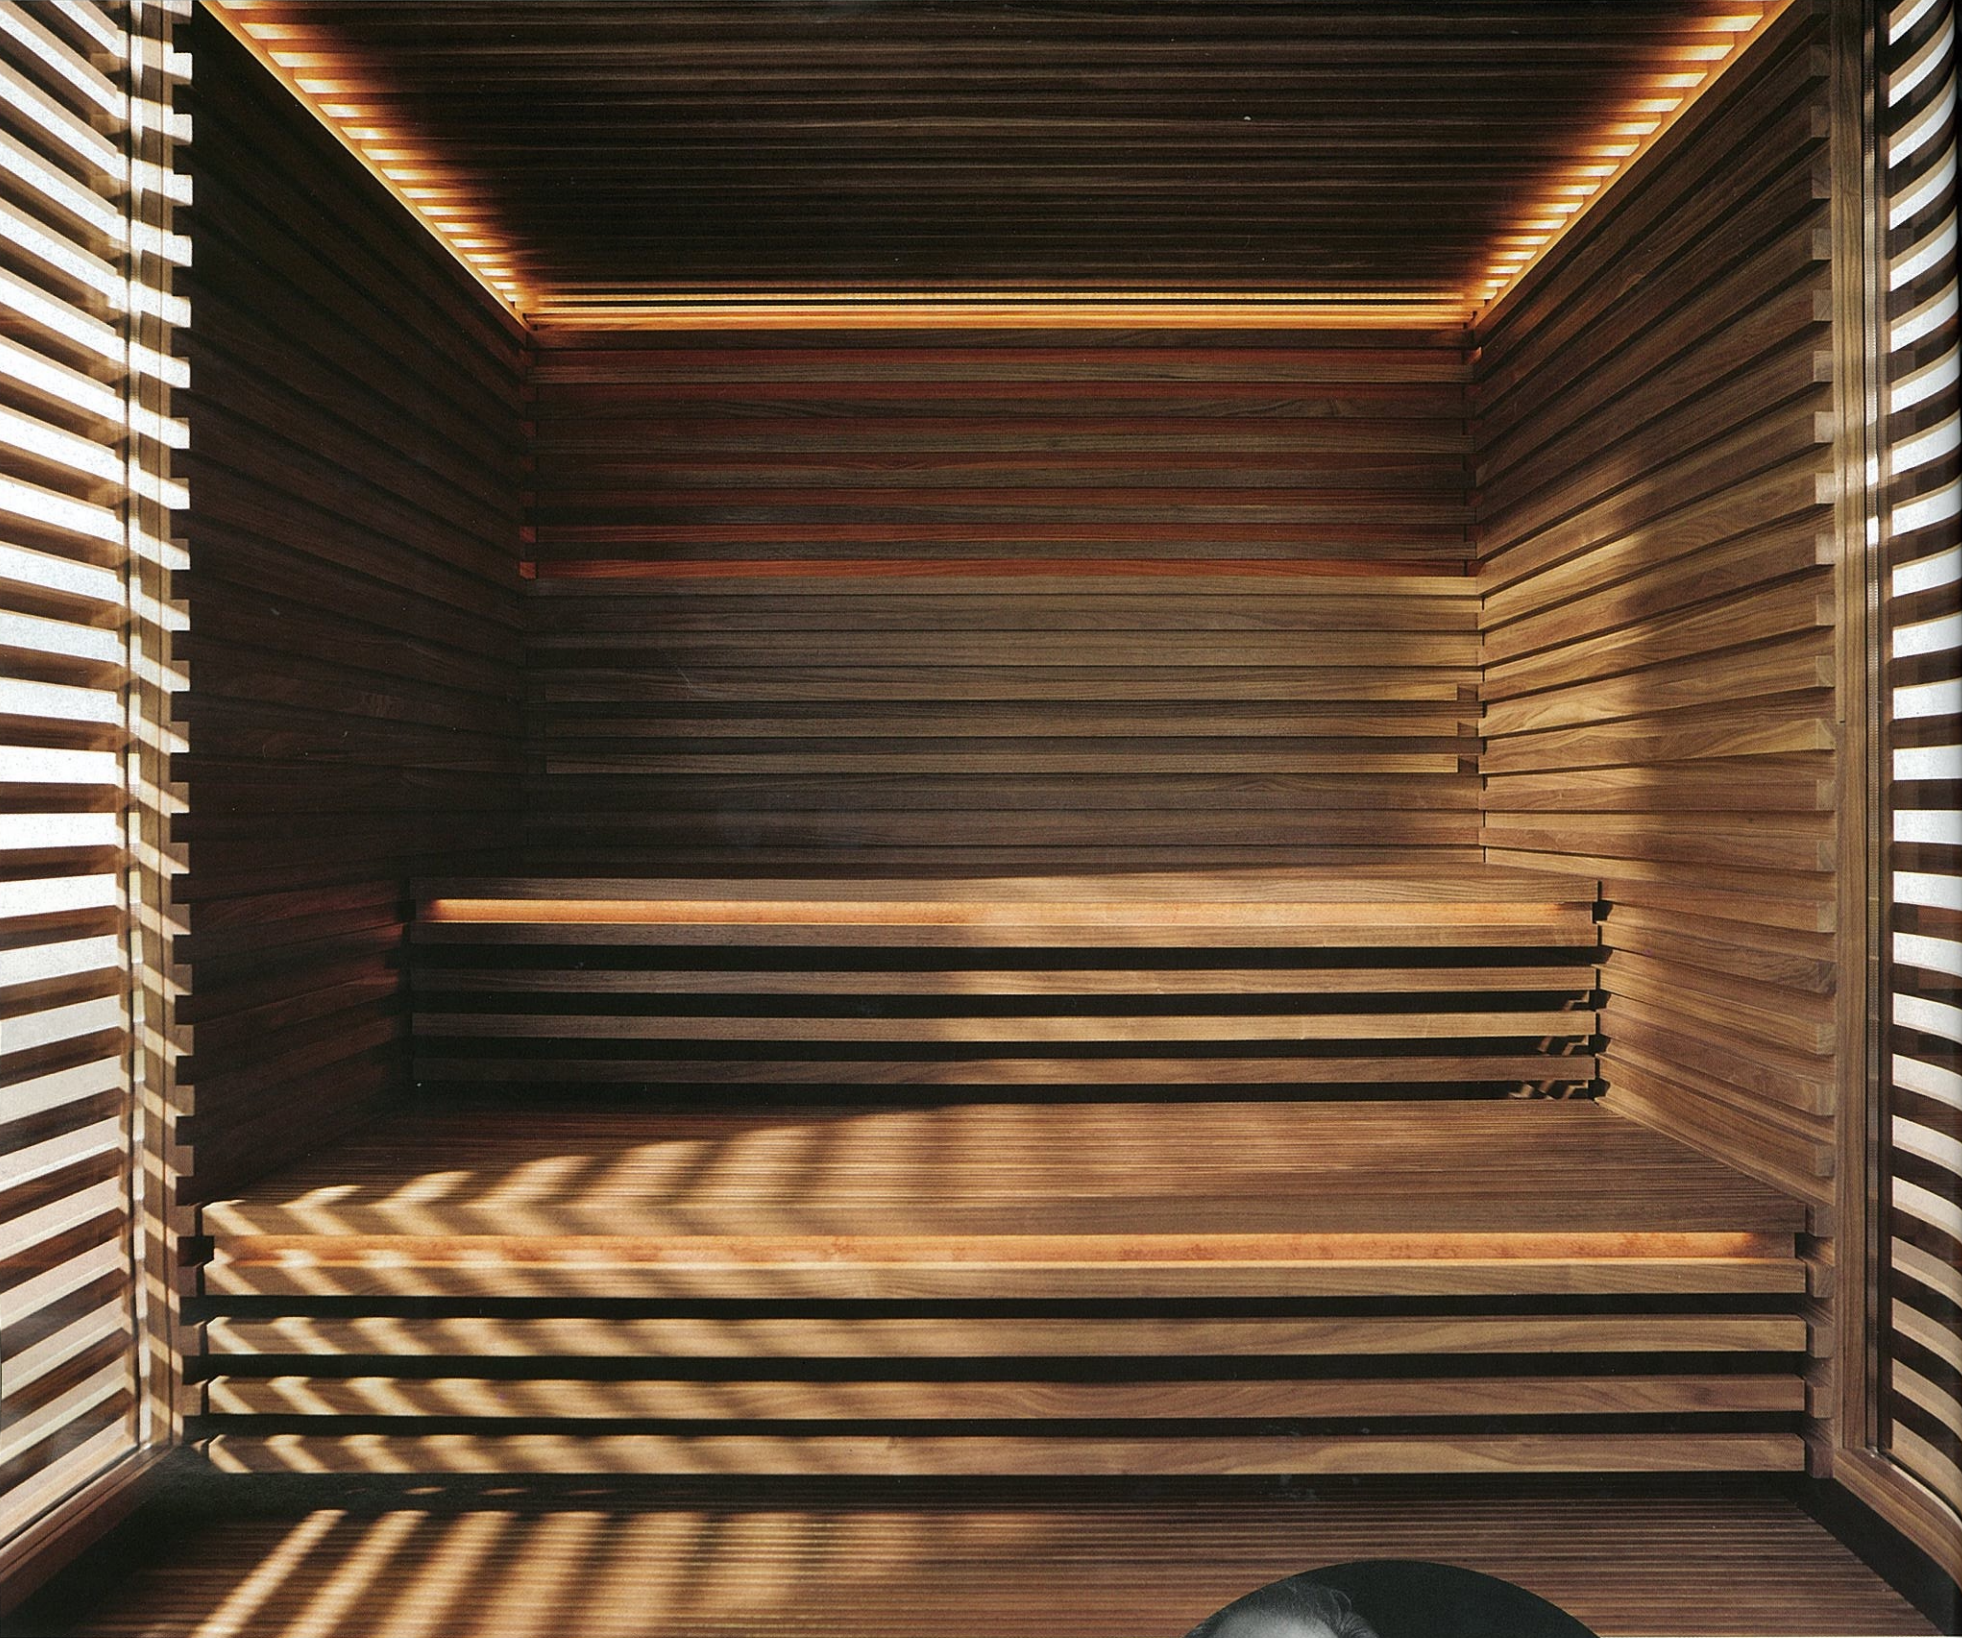

INTERIOR DESIGN[®]

OCTOBER 31
2014

over the moon
top finds in the galaxy

Klafes

Designed by Matteo Thun (left) and Antonio Rodriguez, the minimalist cubic **Sauna** features front and anterior side walls of floor-to-ceiling glass screened by hemlock, oak, or walnut slats. Happily, the slats are far enough apart to allow light to enter yet close enough to preserve privacy. The designers envisioned a total refuge, with nothing to prevent occupants from decompressing. The heating unit is concealed beneath the seating and the lighting is indirect, integrated into the steps' edges. Close the door and let the warm glow envelop you. 49-791-501-0; klafes.com. **circle 729** >

kitchenbath

DUO VASCA TUB

Neutra

The best of nature meets the latest technology in the Italian manufacturer's quest to address well-being. The collection pairs fine materials with graceful shapes, tactile finishes, and serene hues. Designed by Matteo Thun and Antonio Rodriguez, the sleek **Duo** and **Duo Monolith** washbasins, as well as the **Duo Vasca** tub, are rendered in Bianco Carrara marble. Brown sandstone composes the gently curved **Inkstone Vasca** tub, designed by Steve Leung. And the **Neos Mobile** sink, by Luca Martorano, is made of Pat Grey stone in a pearl-silk finish. Just looking at these may make you feel better. Through Nella Vetrina, 646-415-9150; nellavetrina.com. **circle 730** ➤